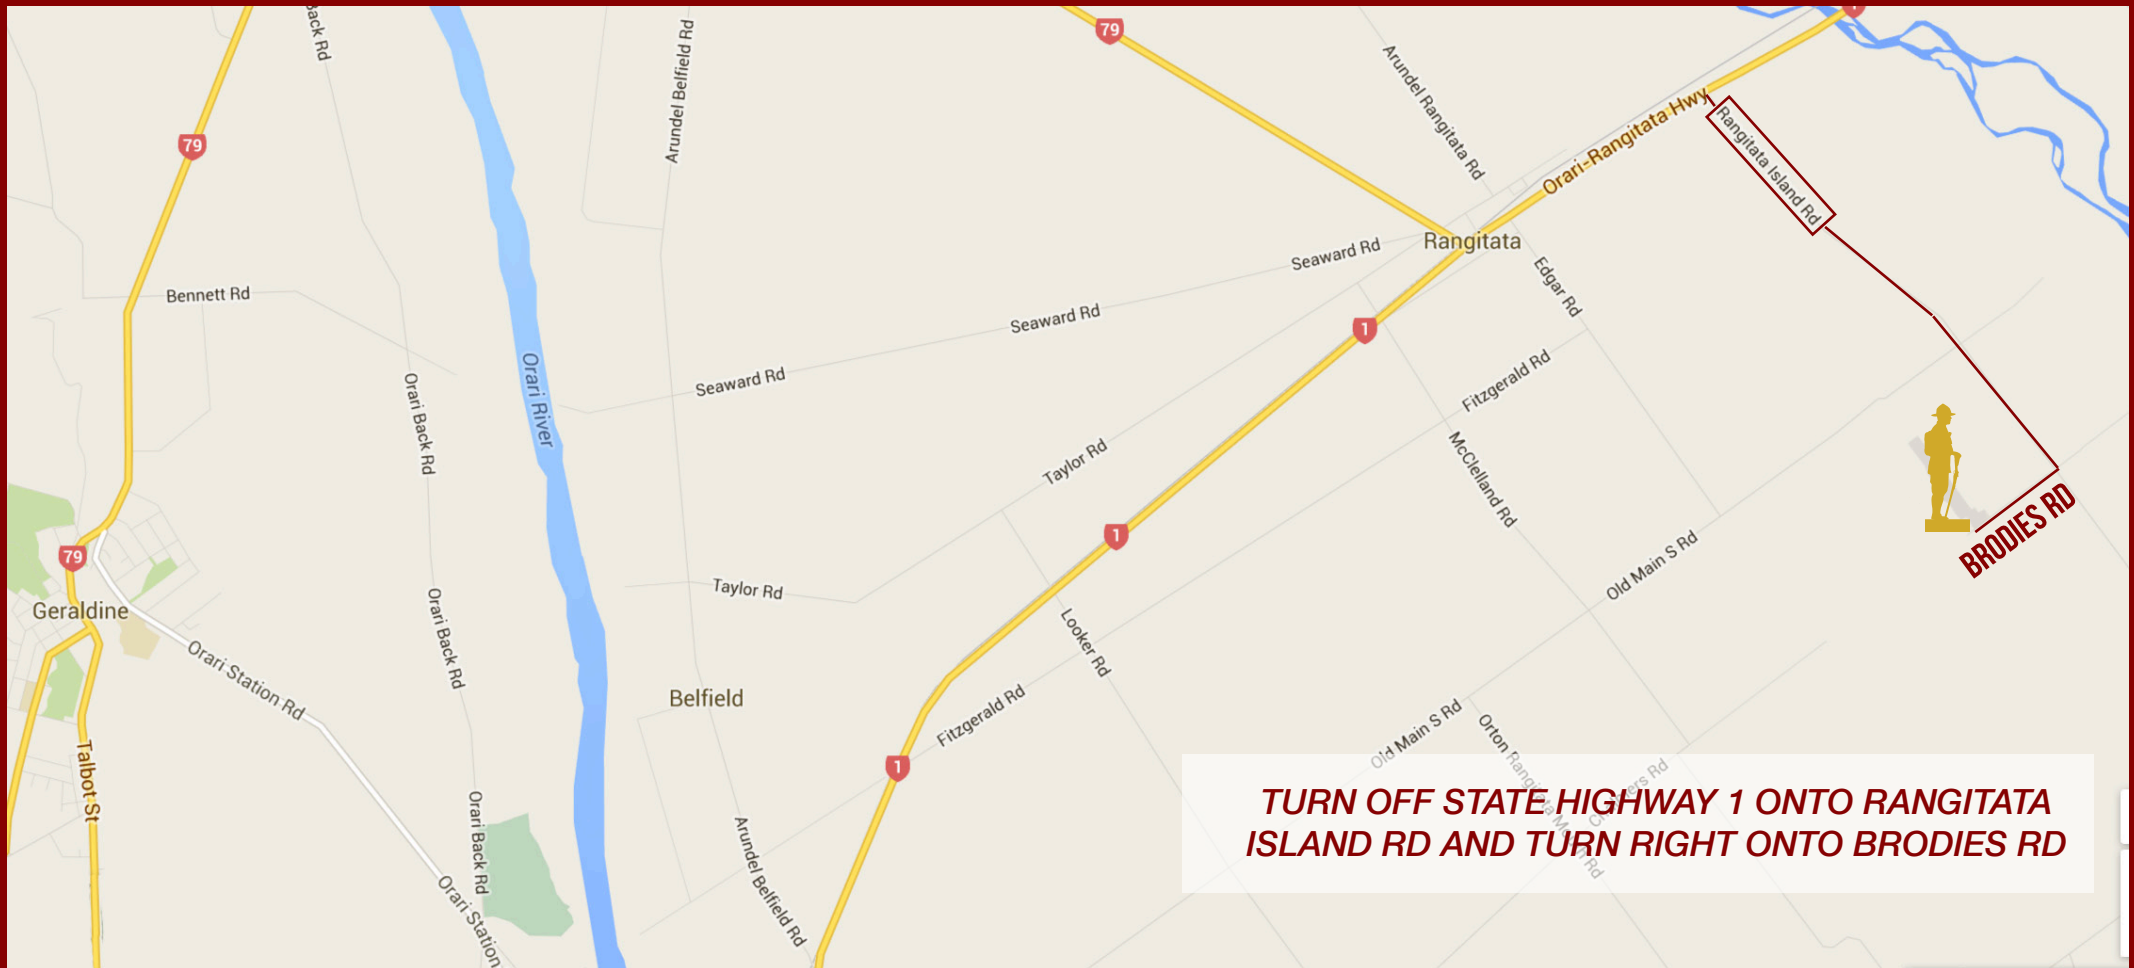

ANZAC IN ACTION 2018

ANZAC WEEKEND | APRIL 21ST - 22ND

RANGITATA ISLAND AERODROME

BRODIE RD RANGITATA ISLAND | 15 MINUTES FROM GERALDINE

TO ASHBURTON ON SH1

TO TIMARU ON SH1